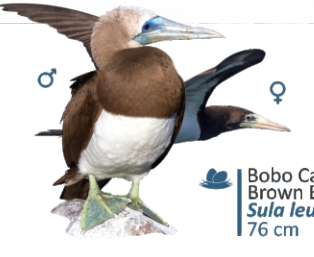

Bobo de Nazca
Nazca Booby
Sula granti
81 cm

Bobo Patas Rojas
Red-footed Booby
Sula sula
71 cm (A)