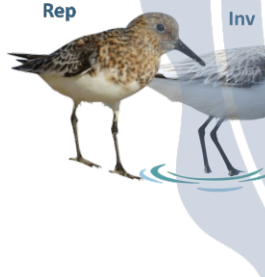

Agachona Norteamericana
Wilson's Snipe
Gallinago delicata
27 cm

Falaropo Pico Grueso
Red Phalarope
Phalaropus fulicarius
22 cm