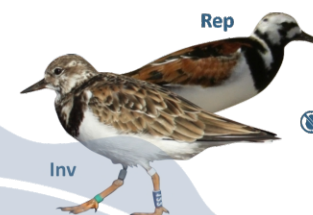

Patamarilla Menor
Lesser Yellowlegs
Tringa flavipes
26 cm

Salteador Robusto
Pomarine Jaeger
Stercorarius pomarinus
53 cm