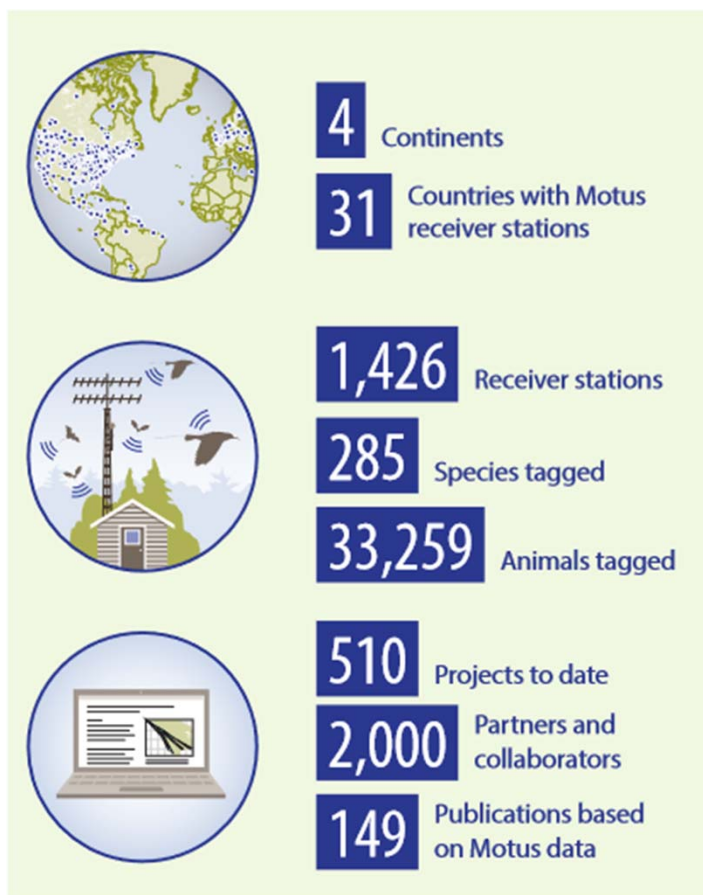

Marcando aves
Tagging birds

¿Qué es y cómo funciona Motus?

What is Motus and how does it work?

Una red colaborativa de estaciones para rastrear la vida silvestre a diferentes escalas.
A collaborative network of stations to track wildlife at different scales.

¿Como es diferente Motus de otras tecnologías? How is Motus different from other technologies

1 COLABORACIÓN COLLABORATION

THE DREAM

Have the hability to track wildlife collaboratively & answer questions at local, regional, and hemispheric scales to support conservation where and when it is most needed